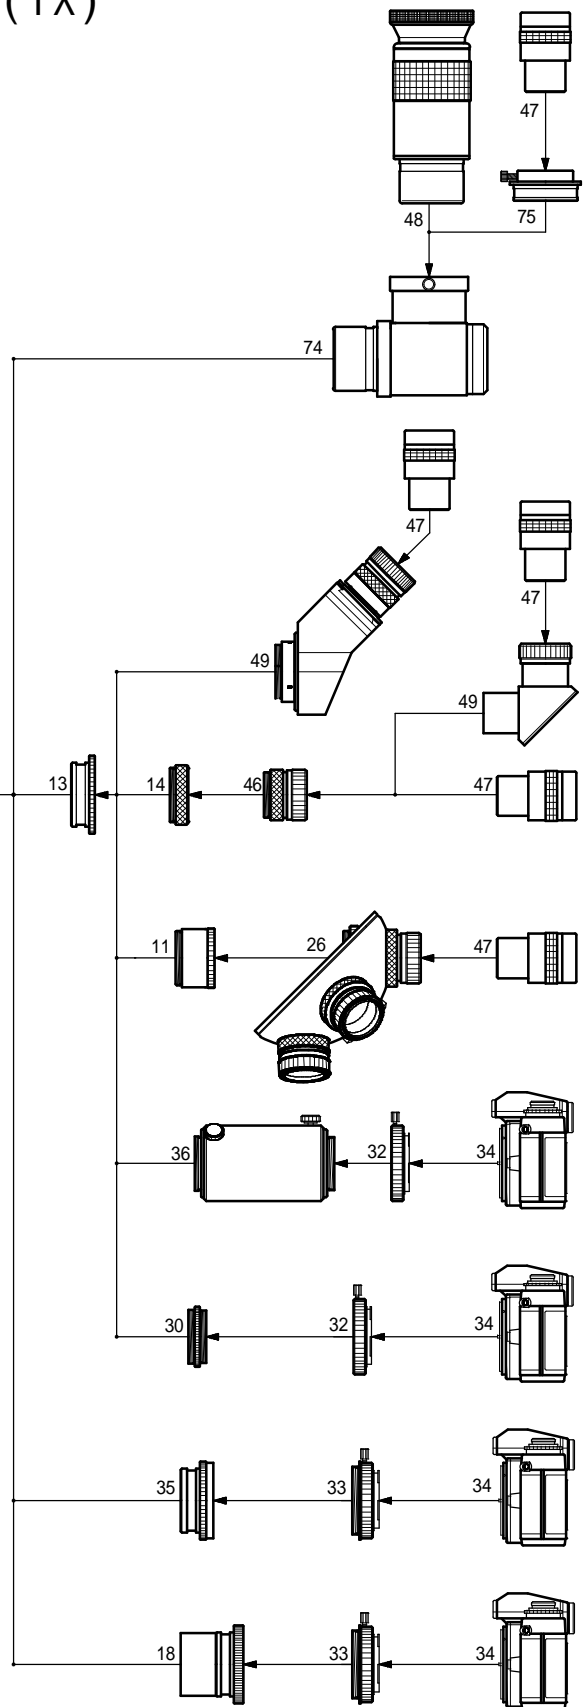

Mewlon-210 Imaging/Visual System Chart (TX)

- 11. f/6 Visual tube [S] [TSP0050]**
- 13. 2" Sleeve [TCN0020]*
- 14. Coupling S" [TSP0030]*
- 18. Reducer/Corrector [TMC1800]**
- 26. 5-turret ocular holder**
- 30. TSC Camera adapter [TSC0160]**
- 32. T-adapter**

- 33. Wide mount T-adapter [TMW___]**
- 34. 35mm DSLR/SLR**
- 35. 2" Prime focus ad. [TPF0200]**
- 36. TCA-4 [TFP0310]**
- 46. 1 1/4" Ocular adapter [TCA0200]*
- 47. 1 1/4" Ocular**
- 48. 2" Ocular**
- 49. 1 1/4" Prism diag. [TFP0090]**
- 74. 2" Diagonal mirror [TDM0200]**
- 75. 1 1/4" Adapter DM**
- 90. Twin VueTM Bino view [TV00100]**

* Standard with OTA
** Optional item