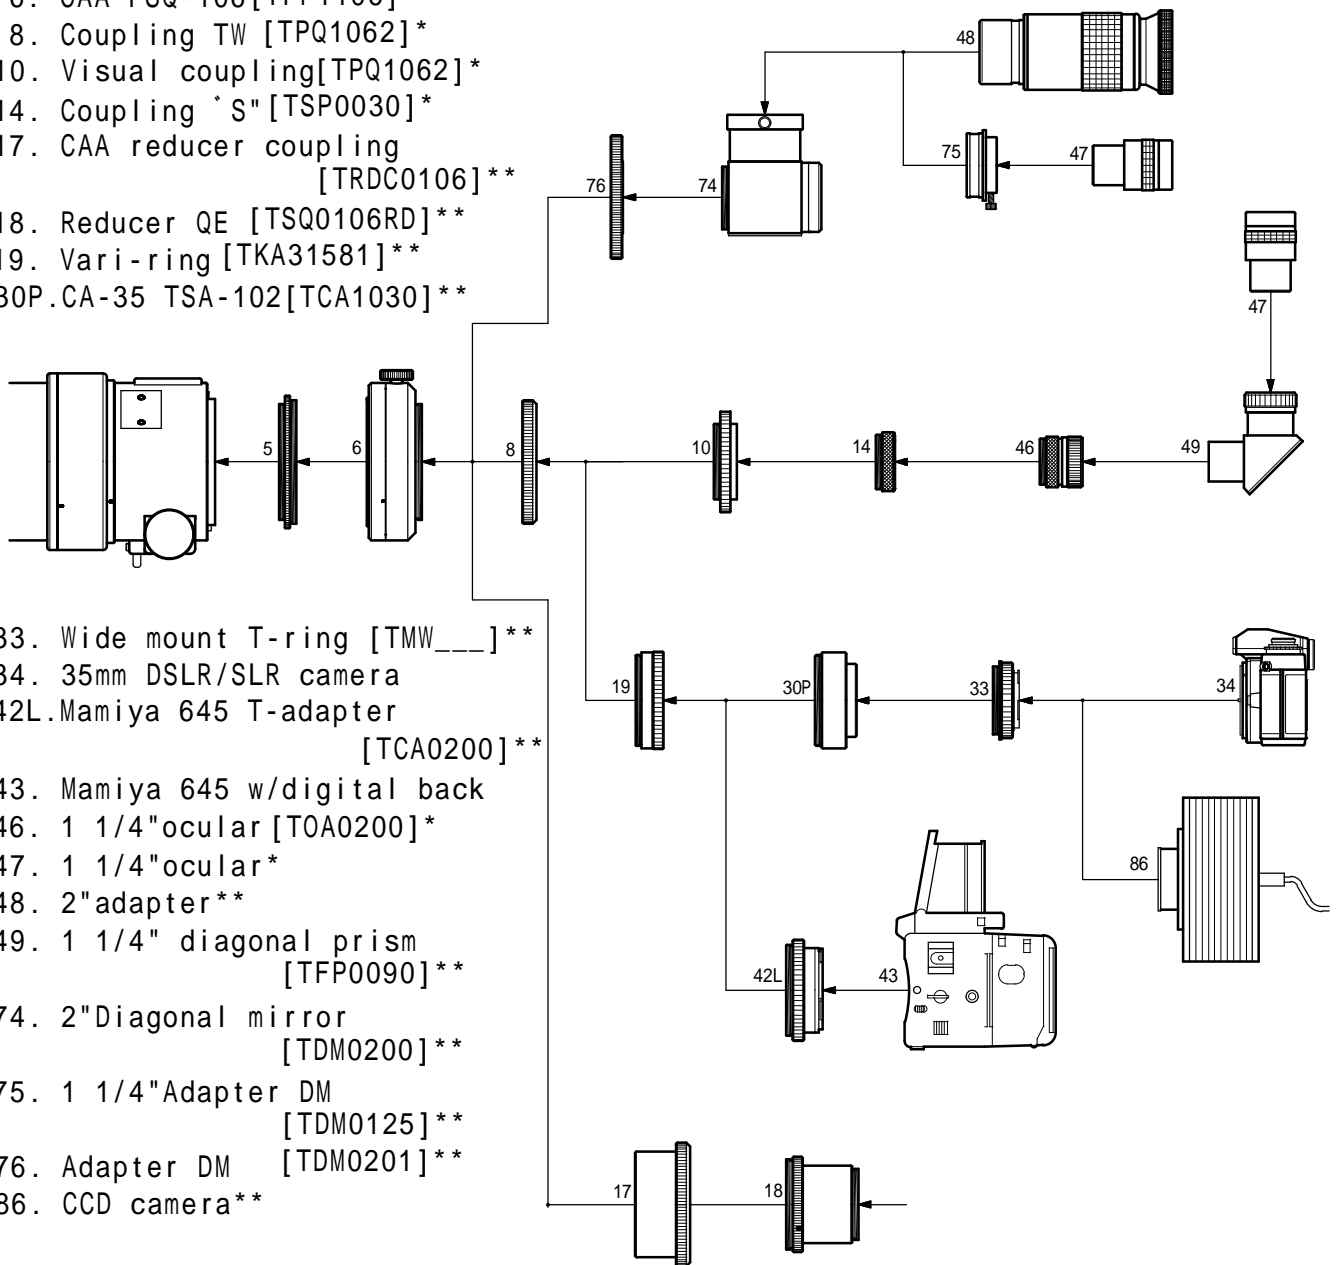

FSQ - 106 EDX Imaging/Visual System Chart (TX)

- 5. CAA coupling*
- 6. CAA FSQ-106[TFP1106]*
- 8. Coupling TW [TPQ1062]*
- 10. Visual coupling[TPQ1062]*
- 14. Coupling `S"[TSP0030]*
- 17. CAA reducer coupling
[TRDC0106]**
- 18. Reducer QE [TSQ0106RD]**
- 19. Vari-ring [TKA31581]**
- 30P.CA-35 TSA-102[TCA1030]**

- 33. Wide mount T-ring [TMW____]**
- 34. 35mm DSLR/SLR camera
- 42L.Mamiya 645 T-adapter
[TCA0200]**
- 43. Mamiya 645 w/digital back
- 46. 1 1/4"ocular [TOA0200]*
- 47. 1 1/4"ocular*
- 48. 2"adapter**
- 49. 1 1/4" diagonal prism
[TFP0090]**
- 74. 2"Diagonal mirror
[TDM0200]**
- 75. 1 1/4"Adapter DM
[TDM0125]**
- 76. Adapter DM [TDM0201]**
- 86. CCD camera**

* Standard with OTA
** Optional Item