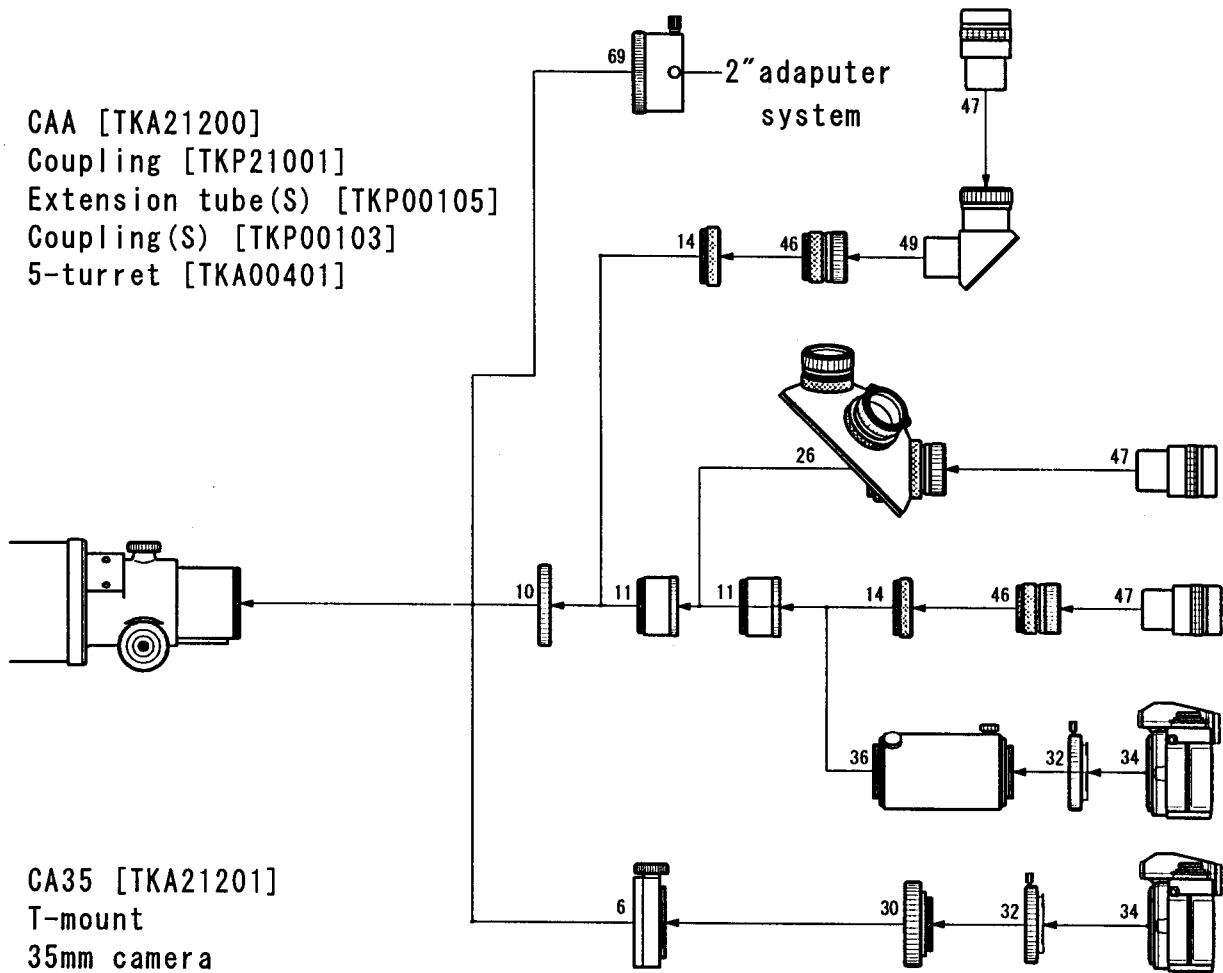

Photo/Visual System Chart

- 6. CAA [TKA21200]
- 10. Coupling [TKP21001]
- 11. Extension tube(S) [TKP00105]
- 14. Coupling(S) [TKP00103]
- 26. 5-turret [TKA00401]

- 30. CA35 [TKA21201]
- 32. T-mount
- 34. 35mm camera
- 36. TCA-4(1.25") [TKA01210]
- 46. Ocular adapter(1.25") [TKP00101]
- 47. Ocular(1.25")
- 49. Diagonal prism(1.25") [TKA00541]
- 69. Ocular adapter(2") [TKA21110]