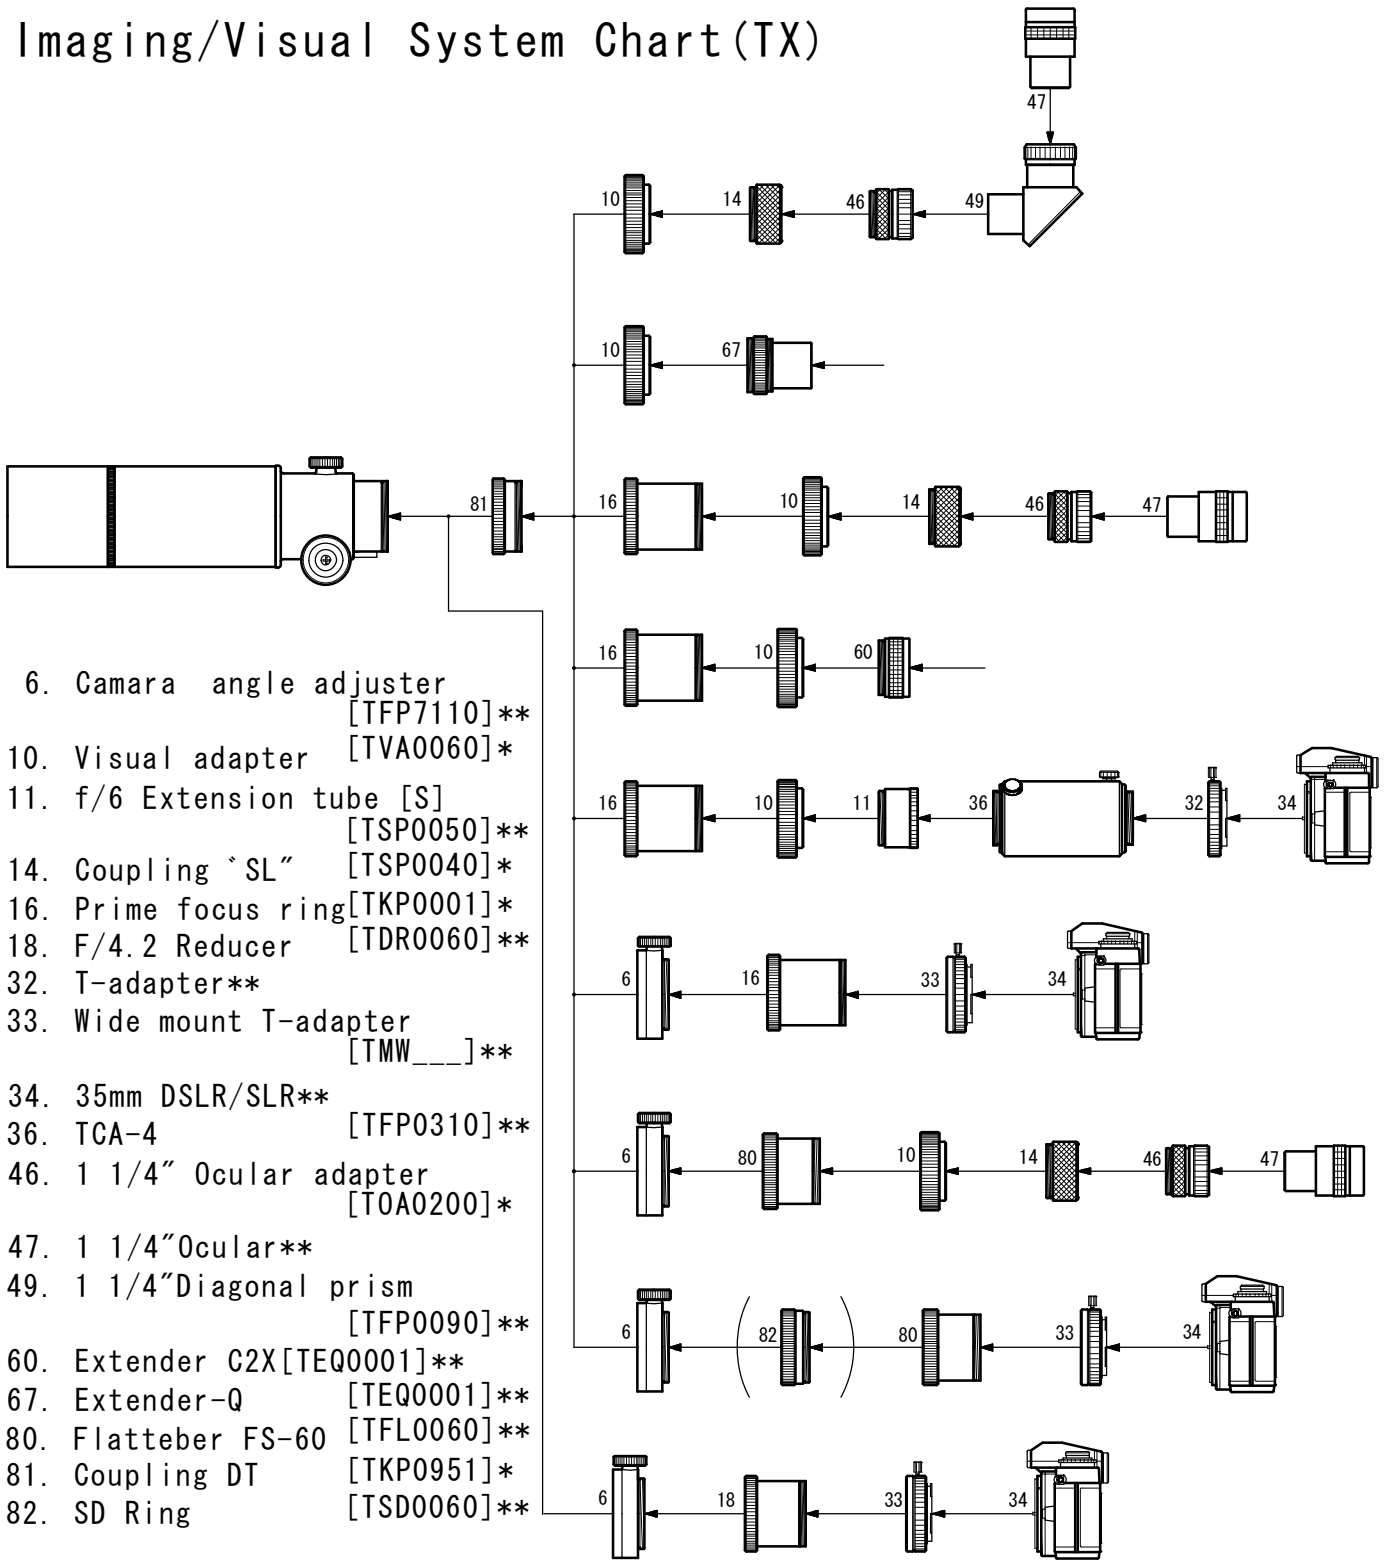

FS-60CB

Imaging/Visual System Chart (TX)

- 6. Camera angle adjuster [TFP7110]**
- 10. Visual adapter [TVA0060]*
- 11. f/6 Extension tube [S] [TSP0050]**
- 14. Coupling "SL" [TSP0040]*
- 16. Prime focus ring [TKP0001]*
- 18. F/4.2 Reducer [TDR0060]**
- 32. T-adapter**
- 33. Wide mount T-adapter [TMW___]**
- 34. 35mm DSLR/SLR**
- 36. TCA-4 [TFP0310]**
- 46. 1 1/4" Ocular adapter [TOA0200]*
- 47. 1 1/4" Ocular**
- 49. 1 1/4" Diagonal prism [TFP0090]**
- 60. Extender C2X [TEQ0001]**
- 67. Extender-Q [TEQ0001]**
- 80. Flatteber FS-60 [TFL0060]**
- 81. Coupling DT [TKP0951]*
- 82. SD Ring [TSD0060]**

** Optional item
 * Standard with OTA